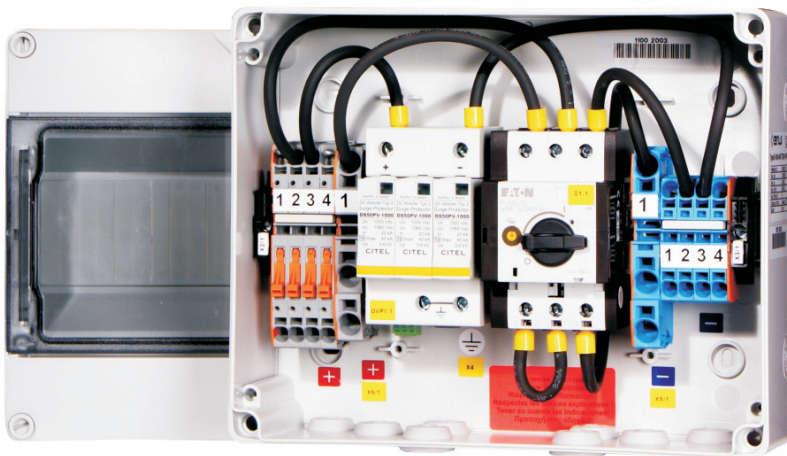

DC-combiner boxes

Typ: S-1000-4RT-T30-Y-PC-4.0

Artikel-Nr. 20001010

max. U _{oc}	1000VDC	connection-IN	push-wire clamp 6 ²
max. U _{mpp} (U _e)	1000VDC	connection-OUT	push-wire clamp 16 ²
max. I _{sc} (string)	30A	string-fuses	-
max. I _{sc} (Σ)	30A	string-diodes	-
strings	4	string-monitor	-
Multi-MPP	-	enclosure	IP65; polycarbonate
circuit-breaker	DC21-A	dimension (WxHxD)	250x200x122mm
overvoltage protection	C	cable entry	DIN-cable glands
protection class	II, protection insulation		