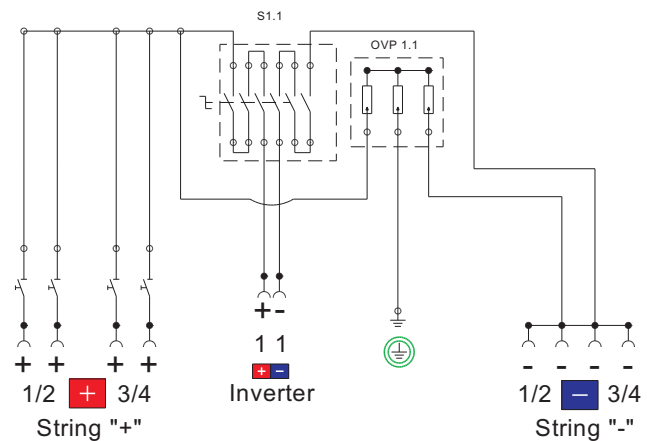

DC-combiner boxes

Typ: S-1000-4RT-T30-Y-PC-4.0

Artikel-Nr. 20001010

max. U _{oc}	1000VDC	connection-IN	push-wire clamp 6 ²
max. U _{mpp} (U _e)	1000VDC	connection-OUT	push-wire clamp 16 ²
max. I _{sc} (string)	30A	string-fuses	-
max. I _{sc} (Σ)	30A	string-diodes	-
strings	4	string-monitor	-
Multi-MPP	-	enclosure	IP65; polycarbonate
circuit-breaker	DC21-A	dimension (WxHxD)	250x200x122mm
overvoltage protection	C	cable entry	DIN-cable glands
protection class	II, protection insulation		