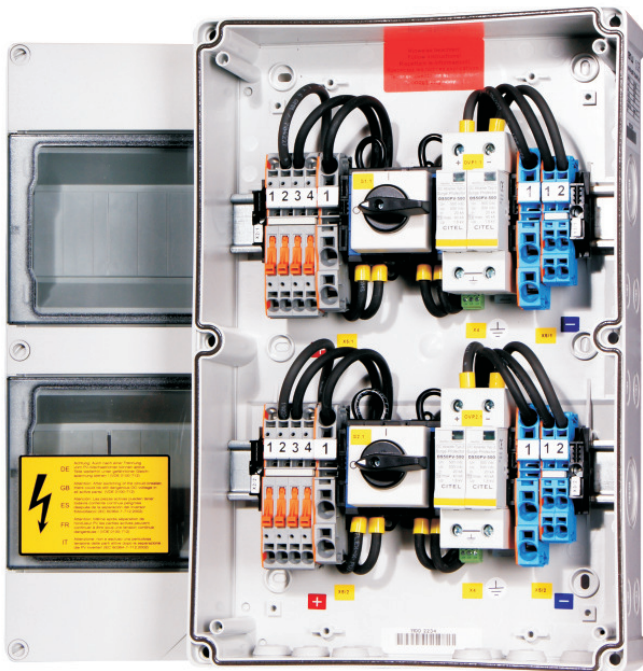

DC-combiner boxes

Typ: S-600-2x4RT-T32-M-PC-4.0

Artikel-Nr. 20001005

max. U _{oc}	600VDC	connection-IN	push-wire clamp 6 ²
max. U _{mpp} (U _e)	560VDC	connection-OUT	push-wire clamp 16 ²
max. I _{sc} (string)	30A	string-fuses	-
max. I _{sc} (Σ)	32A	string-diodes	-
strings	4	string-monitor	-
Multi-MPP	2	enclosure	IP65; polycarbonate
circuit-breaker	DC21-A	dimension (WxHxD)	250x370x122mm
overvoltage protection	C	cable entry	DIN-cable glands
protection class	II, protection insulation		