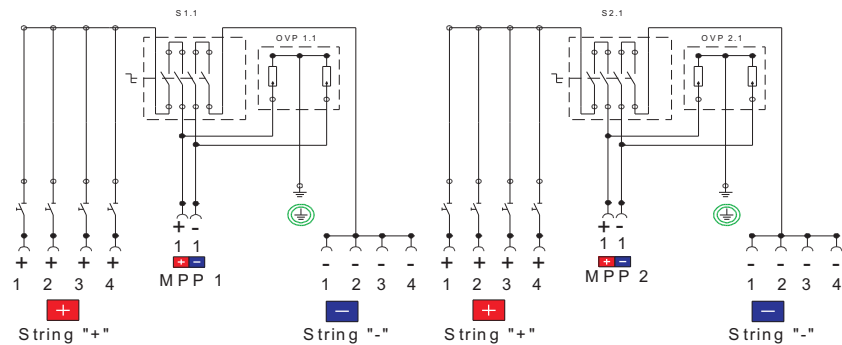

DC-combiner boxes

Typ: S-600-2x4RT-T32-M-PC-4.0

Artikel-Nr. 20001005

max. U _{oc}	600VDC	connection-IN	push-wire clamp 6 ²
max. U _{mpp} (U _e)	560VDC	connection-OUT	push-wire clamp 16 ²
max. I _{sc} (string)	30A	string-fuses	-
max. I _{sc} (Σ)	32A	string-diodes	-
strings	4	string-monitor	-
Multi-MPP	2	enclosure	IP65; polycarbonate
circuit-breaker	DC21-A	dimension (WxHxD)	250x370x122mm
overvoltage protection	C	cable entry	DIN-cable glands
protection class	II, protection insulation		