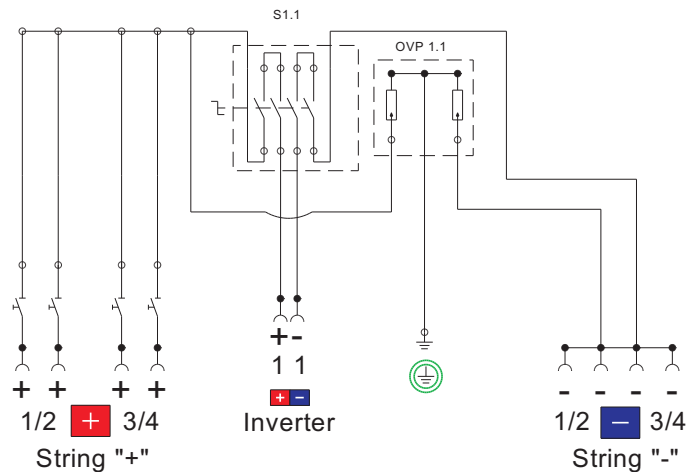

DC-combiner boxes

Typ: S-600-4RT-T32-M-PC-4.0

Artikel-Nr. 20001003

max. U _{oc}	600VDC	connection-IN	push-wire clamp 6 ²
max. U _{mpp} (U _e)	560VDC	connection-OUT	push-wire clamp 16 ²
max. I _{sc} (string)	30A	string-fuses	-
max. I _{sc} (Σ)	32A	string-diodes	-
strings	4	string-monitor	-
Multi-MPP	-	enclosure	IP65; polycarbonate
circuit-breaker	DC21-A	dimension (WxHxD)	200x200x122mm
overvoltage protection	C	cable entry	DIN-cable glands
protection class	II, protection insulation		