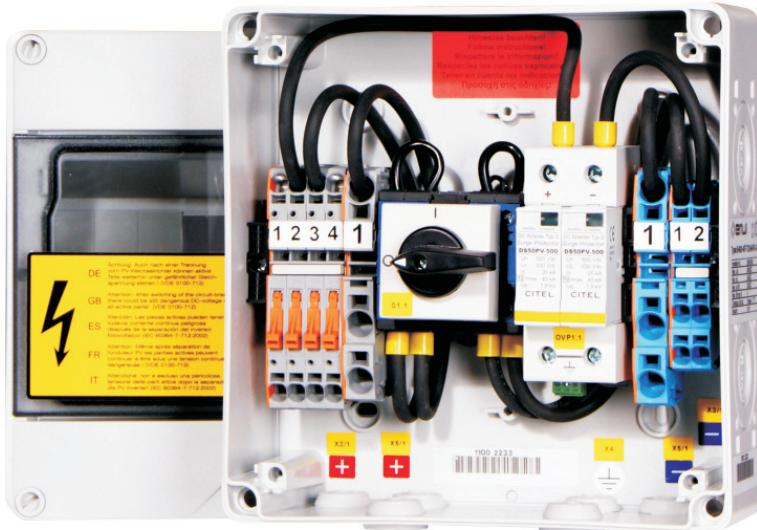

DC-combiner boxes

Typ: S-600-4RT-T32-M-PC-4.0

Artikel-Nr. 20001003

max. U _{oc}	600VDC	connection-IN	push-wire clamp 6 ²
max. U _{mpp} (U _e)	560VDC	connection-OUT	push-wire clamp 16 ²
max. I _{sc} (string)	30A	string-fuses	-
max. I _{sc} (Σ)	32A	string-diodes	-
strings	4	string-monitor	-
Multi-MPP	-	enclosure	IP65; polycarbonate
circuit-breaker	DC21-A	dimension (WxHxD)	200x200x122mm
overvoltage protection	C	cable entry	DIN-cable glands
protection class	II, protection insulation		