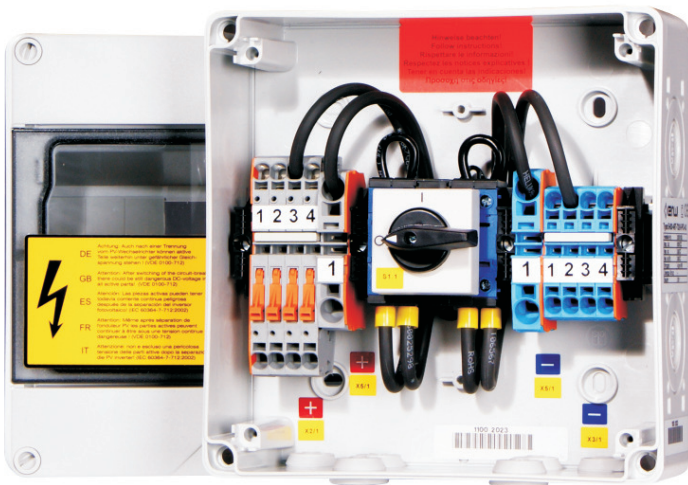

DC-combiner boxes

Typ: S-600-4RT-T32-X-PC-4.0

Artikel-Nr. 20001002

max. Uoc	600VDC	connection-IN	push-wire clamp 6 ²
max. Umpp (U _e)	560VDC	connection-OUT	push-wire clamp 16 ²
max. I _{sc} (string)	30A	string-fuses	-
max. I _{sc} (Σ)	32A	string-diodes	-
strings	4	string-monitor	-
Multi-MPP	-	enclosure	IP65; polycarbonate
circuit-breaker	DC21-A	dimension (WxHxD)	200x200x122mm
overvoltage protection	-	cable entry	DIN-cable glands
protection class	II, protection insulation		