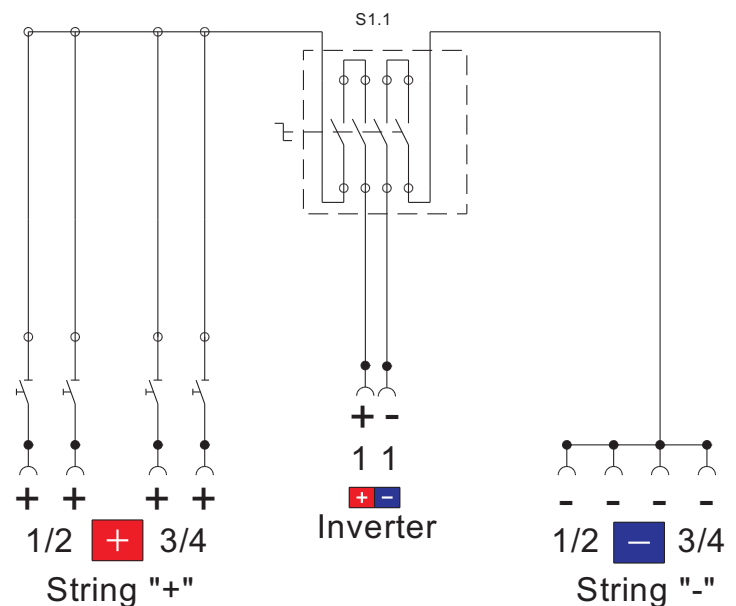

DC-combiner boxes

Typ: S-600-4RT-T32-X-PC-4.0

Artikel-Nr. 20001002

max. Uoc	600VDC	connection-IN	push-wire clamp 6 ²
max. Umpp (U _e)	560VDC	connection-OUT	push-wire clamp 16 ²
max. I _{sc} (string)	30A	string-fuses	-
max. I _{sc} (Σ)	32A	string-diodes	-
strings	4	string-monitor	-
Multi-MPP	-	enclosure	IP65; polycarbonate
circuit-breaker	DC21-A	dimension (WxHxD)	200x200x122mm
overvoltage protection	-	cable entry	DIN-cable glands
protection class	II, protection insulation		